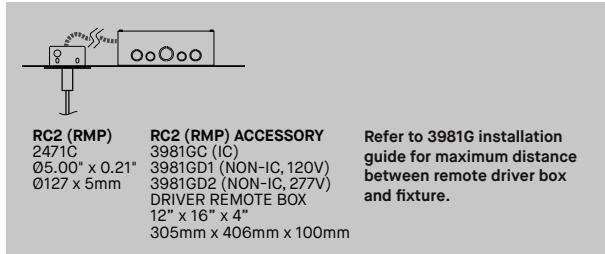

MOUNTING OPTIONS OPTIONS DE MONTAGE

POWER CABLE FINISH FINI CABLE ALIMENTATION

BBC	BLACK BRAIDED CABLE
AWC	ARTIC WHITE BRAIDED CABLE

FIXTURE FINISH FINI LUMINAIRE

BLKE	BLACK	CBE*	CHOCOLATE BROWN	NBE*	NAVY BLUE
WHE	WHITE	CPE*	CLAY PINK	SBE*	SAND BEIGE
CHM*	CHAMPAGNE METALLIC	DBE*	DYNAMIC BLUE	SGE*	SAGE GREY
SIM*	SILVER METALLIC	GGE*	GRASS GREEN	STE*	SUMMER TEAL
AYE*	APRICOT YELLOW	HGE*	HUNTER GREEN		
BRE*	BRICK RED	LNE*	LUNAR GREY		

RAL** PLEASE SPECIFY RAL CODE

ALL FINISHES ARE FINE TEXTURED WITH THE EXCEPTION OF CHM, SIM
* LONGER LEAD TIME MAY APPLY. PLEASE CONTACT YOUR EUREKA REPRESENTATIVE
** SPECIFY 4 DIGIT RAL CLASSIC CODE. LONGER LEAD TIME MAY APPLY. PLEASE CONTACT YOUR EUREKA REPRESENTATIVE

DIFFUSER FINISH FINI DIFFUSEUR

FRO	FROST
PRI	PRISMATIC

ACCESSORY ACCESSOIRE

ALL ACCESSORIES ARE AVAILABLE FOR ADVANCE SHIPPING
CONSULT CANOPY AVAILABILITY CHART AT THE END OF DOCUMENT FOR COMPATIBLTY

3981GC	1 DRIVER BOX FOR REMOTE INSTALLATION - 4" X 12" X 16"
3981GD1	1 NON-IC 120V ONLY DRIVER BOX FOR REMOTE INSTALLATION - 4" X 12" X 16"
3981GD2	1 NON-IC 277V ONLY DRIVER BOX FOR REMOTE INSTALLATION - 4" X 12" X 16"
3981GE	2 DRIVER BOXES FOR REMOTE INSTALLATION - 4" X 31" X 16"
3981GF1	2 NON-IC 120V ONLY DRIVER BOXES FOR REMOTE INSTALLATION - 4" X 31" X 16"
3981GF2	2 NON-IC 277V ONLY DRIVER BOXES FOR REMOTE INSTALLATION - 4" X 31" X 16"

39NLAA	NLIGHT AIR GEN 2 REMOTE CONTROLLER
39NLWA	NLIGHT WIRED REMOTE CONTROLLER

ACCESSORY EMERGENCY BATTERY ACCESSOIRE BATTERIE D'URGENCE

3981EA	ELECTRICAL BOX FOR EMB EMERGENCY BATTERY