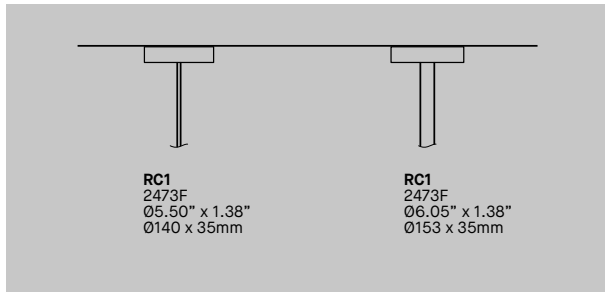

MOUNTING OPTIONS OPTIONS DE MONTAGE

POWER CABLE FINISH FINI CABLE ALIMENTATION

BBC	BLACK BRAIDED CABLE
AWC	ARTIC WHITE BRAIDED CABLE

FIXTURE FINISH FINI LUMINAIRE

BLKE	BLACK	CBE*	CHOCOLATE BROWN	NBE*	NAVY BLUE
WHE	WHITE	CPE*	CLAY PINK	SBE*	SAND BEIGE
CHM*	CHAMPAGNE METALLIC	DBE*	DYNAMIC BLUE	SGE*	SAGE GREY
SIM*	SILVER METALLIC	GGE*	GRASS GREEN	STE*	SUMMER TEAL
AYE*	APRICOT YELLOW	HGE*	HUNTER GREEN		
BRE*	BRICK RED	LNE*	LUNAR GREY		

RAL** PLEASE SPECIFY RAL CODE

ALL FINISHES ARE FINE TEXTURED WITH THE EXCEPTION OF CHM, SIM
* LONGER LEAD TIME MAY APPLY. PLEASE CONTACT YOUR EUREKA REPRESENTATIVE
** SPECIFY 4 DIGIT RAL CLASSIC CODE. LONGER LEAD TIME MAY APPLY. PLEASE CONTACT YOUR EUREKA REPRESENTATIVE

DIFFUSER FINISH FINI DIFFUSEUR

FRO	FROST
PRI	PRISMATIC

ACCESSORY ACCESSOIRE

ALL ACCESSORIES ARE AVAILABLE FOR ADVANCE SHIPPING
CONSULT CANOPY AVAILABILITY CHART AT THE END OF DOCUMENT FOR COMPATIBLTY

3981GC	1 DRIVER BOX FOR REMOTE INSTALLATION - 4" X 12" X 16"
3981GD1	1 NON-IC 120V ONLY DRIVER BOX FOR REMOTE INSTALLATION - 4" X 12" X 16"
3981GD2	1 NON-IC 277V ONLY DRIVER BOX FOR REMOTE INSTALLATION - 4" X 12" X 16"
3981GE	2 DRIVER BOXES FOR REMOTE INSTALLATION - 4" X 31" X 16"
3981GF1	2 NON-IC 120V ONLY DRIVER BOXES FOR REMOTE INSTALLATION - 4" X 31" X 16"
3981GF2	2 NON-IC 277V ONLY DRIVER BOXES FOR REMOTE INSTALLATION - 4" X 31" X 16"

39NLAA	NLIGHT AIR GEN 2 REMOTE CONTROLLER
39NLWA	NLIGHT WIRED REMOTE CONTROLLER

ACCESSORY EMERGENCY BATTERY ACCESSOIRE BATTERIE D'URGENCE

3981EA	ELECTRICAL BOX FOR EMB EMERGENCY BATTERY