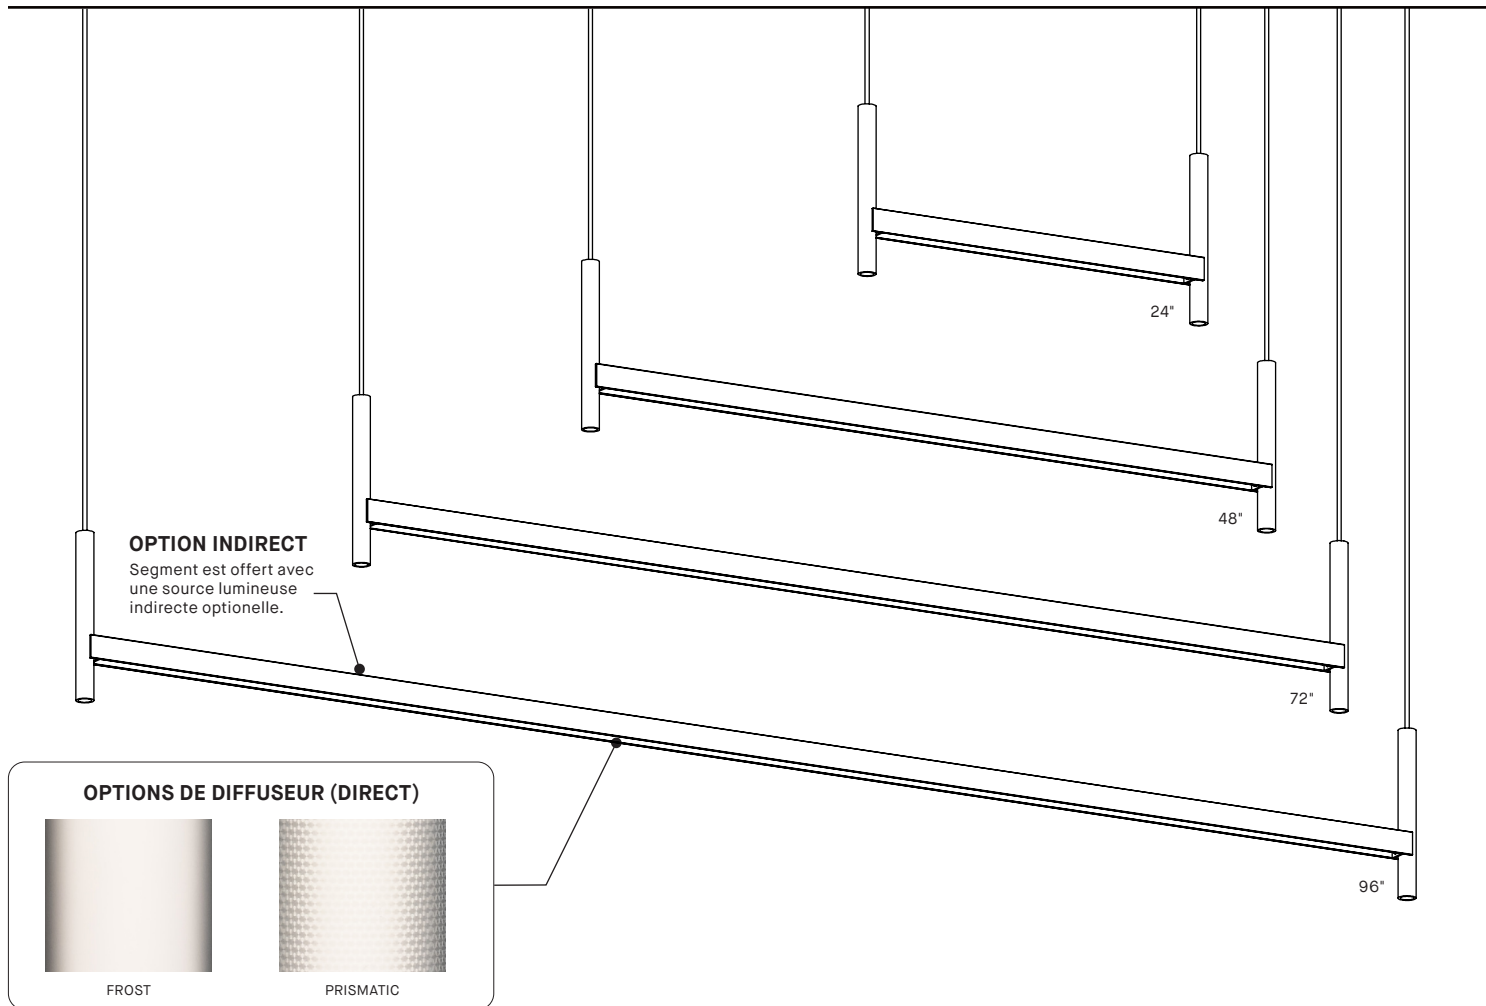

SEGMENT 74510SDX