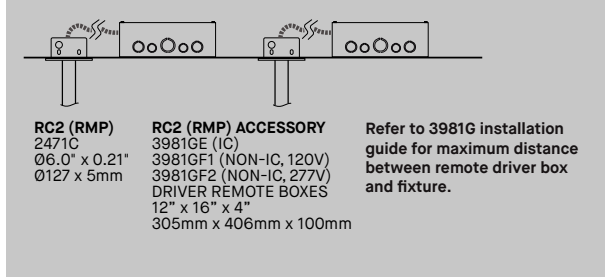

MOUNTING OPTIONS OPTIONS DE MONTAGE

POWER CABLE FINISH FINI CABLE ALIMENTATION

BBC	BLACK BRAIDED CABLE
AWC	ARTIC WHITE BRAIDED CABLE

FIXTURE FINISH FINI LUMINAIRE

BLKE	BLACK	CBE*	CHOCOLATE BROWN	NBE*	NAVY BLUE
WHE	WHITE	CPE*	CLAY PINK	SBE*	SAND BEIGE
CHM*	CHAMPAGNE METALLIC	DBE*	DYNAMIC BLUE	SGE*	SAGE GREY
SIM*	SILVER METALLIC	GGE*	GRASS GREEN	STE*	SUMMER TEAL
AYE*	APRICOT YELLOW	HGE*	HUNTER GREEN		
BRE*	BRICK RED	LNE*	LUNAR GREY		

RAL** PLEASE SPECIFY RAL CODE

ALL FINISHES ARE FINE TEXTURED WITH THE EXCEPTION OF CHM, SIM
* LONGER LEAD TIME MAY APPLY. PLEASE CONTACT YOUR EUREKA REPRESENTATIVE
** SPECIFY 4 DIGIT RAL CLASSIC CODE. LONGER LEAD TIME MAY APPLY. PLEASE CONTACT YOUR EUREKA REPRESENTATIVE

DIFFUSER FINISH FINI DIFFUSEUR

FRO	FROST
PRI	PRISMATIC

ACCESSORY ACCESSOIRE

ALL ACCESSORIES ARE AVAILABLE FOR ADVANCE SHIPPING
CONSULT CANOPY AVAILABILITY CHART AT THE END OF DOCUMENT FOR COMPATIBLTY

3981GC	1 DRIVER BOX FOR REMOTE INSTALLATION - 4" X 12" X 16"
3981GD1	1 NON-IC 120V ONLY DRIVER BOX FOR REMOTE INSTALLATION - 4" X 12" X 16"
3981GD2	1 NON-IC 277V ONLY DRIVER BOX FOR REMOTE INSTALLATION - 4" X 12" X 16"
3981GE	2 DRIVER BOXES FOR REMOTE INSTALLATION - 4" X 31" X 16"
3981GF1	2 NON-IC 120V ONLY DRIVER BOXES FOR REMOTE INSTALLATION - 4" X 31" X 16"
3981GF2	2 NON-IC 277V ONLY DRIVER BOXES FOR REMOTE INSTALLATION - 4" X 31" X 16"

39NLAA	NLIGHT AIR GEN 2 REMOTE CONTROLLER
39NLWA	NLIGHT WIRED REMOTE CONTROLLER

ACCESSORY EMERGENCY BATTERY ACCESSOIRE BATTERIE D'URGENCE

3981EA	ELECTRICAL BOX FOR EMB EMERGENCY BATTERY