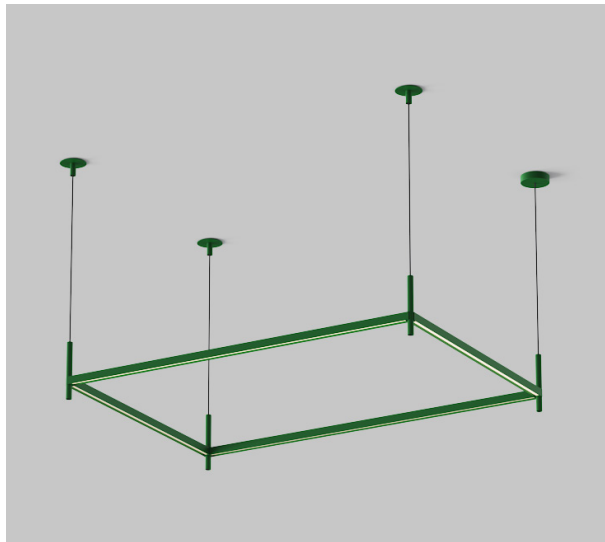

SEGMENT 74510SDX-R

PROJECT PROJET

SPEC TYPE

NOTES

AVAILABLE TO ORDER STARTING MAY 21ST. ORDERS WILL SHIP BEGINNING IN SEPTEMBER

ORDERING SPECIFICATION		SPÉCIFICATION DE COMMANDE	CODE
MODEL MODÈLE			
74510SD	SEGMENT MULTIPLE - DIRECT ILLUMINATION		
74510SDI*	SEGMENT MULTIPLE - DIRECT & INDIRECT ILLUMINATION (DUAL DIMMING)		
	*DOWNLIGHT AND UPLIGHT ARE DIMMED INDEPENDENTLY - EXCEPT WITH NLIGHT CONTROLS		
CONFIGURATION			
R24X24	RECTANGULAR 24" X 24"		
R24X48	RECTANGULAR 24" X 48"		
R24X72	RECTANGULAR 24" X 72"		
R24X96	RECTANGULAR 24" X 96"		
R48X48	RECTANGULAR 48" X 48"		
R48X72	RECTANGULAR 48" X 72"		
R48X96	RECTANGULAR 48" X 96"		
R72X72	RECTANGULAR 72" X 72"		
R72X96	RECTANGULAR 72" X 96"		
R96X96	RECTANGULAR 96" X 96"		
	THE MEASUREMENTS PROVIDED ARE NOMINAL. PLEASE REFER TO THE DRAWINGS FOR PRECISE DIMENSIONS.		
LIGHT SOURCE SOURCE LUMINEUSE			
LED	REGULAR OUTPUT		
LED.HO	HIGH OUTPUT		
COLOR TEMPERATURE TEMPÉRATURE DE COULEUR			
27	2700K		
30	3000K		
35	3500K		
40*	4000K		
	*LONGER LEAD TIME MAY APPLY. PLEASE CONTACT YOUR EUREKA REPRESENTATIVE		
COLOR RENDERING INDEX (CRI) INDICE DE RENDU DE COULEUR (IRC)			90
90	90+ CRI		
VOLTAGE VOLTAGE			
120V	120 VOLT		
277V	277 VOLT		
CONTROL OPTION OPTION DE CONTRÔLE			
DV	0-10V DIMMING (120V-277V)		
DP*	PHASE DIMMING (120V ONLY)		
NLTAIR2**	NLIGHT AIR CONTROL GEN 2		
NLIGHT**	NLIGHT WIRED CONTROL		
	* CONSULT CANOPY COMPATIBILITY CHART AT THE END OF DOC. FOR AVAILABILITY		
	** NLIGHT INTEGRATION REQUIRES THE USAGE OF A REMOTE POWER PACK ACC. (39NLWA OR 39NLAA)		
	** ONLY NLIGHT WIRED IS COMPATIBLE WITH RC2		
	LONGER LEAD TIME MAY APPLY. PLEASE CONTACT YOUR EUREKA REPRESENTATIVE		
	REFER TO NLIGHT GUIDE AND INSTALLATION SHEET FOR ALL REQUIREMENTS		
EMERGENCY BATTERY BATTERIE D'URGENCE			
	EM DRIVER BOX INCLUDED, INSTALLED REMOTELY. SEE EM GUIDE FOR DETAILS.		
EMB*	EMERGENCY BATTERY FOR REMOTE BOX		
	* 3981E ACCESSORY IS REQUIRED FOR THIS OPTION		
	EMERGENCY BATTERY ONLY AVAILABLE FOR SINGLE SECTION.		
	PLEASE CONTACT YOUR EUREKA REPRESENTATIVE IF NEEDED FOR MORE SECTIONS		
CABLE CÂBLE			
C	POWER CABLE, FIELD ADJUSTABLE		
S	STEM		
CABLE LENGTH LONGUEUR DE CÂBLE			
36	36" STEM		
48	48" STEM		
60	60" STEM		
60	60" CABLE (STD LENGTH)		
**	CUSTOM STEM OR CABLE LENGTH (PLEASE SPECIFY)		
	CUSTOM STEM LENGTH POSSIBLE UP TO 96". LONGER LEAD TIME MAY APPLY. PLEASE CONTACT YOUR EUREKA REPRESENTATIVE.		
MOUNTING MONTAGE			
	CONSULT CANOPY AVAILABILITY CHART AT THE END OF DOCUMENT FOR COMPATIBILITY		
RC1	SCREWLESS CANOPY Ø5.50" X 1.35" (CABLE) OR Ø6.05" X 1.35" (STEM) (2473F)		
RC2*	REMOTE DRIVER OPTION SCREWLESS FLAT CANOPY Ø5.00" X 0.21" (2471C)		
	* REQUIRES ACCESSORY 3981GX.		
CANOPY AND ANCHORS FINISH FINI PAVILLON ET ANCRAGE(S)			
BLKE	BLACK		
WHE	WHITE		
MATCH	COLOR MATCH WITH LUMINAIRE		