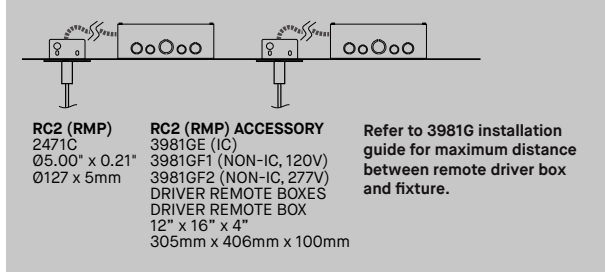

MOUNTING OPTIONS OPTIONS DE MONTAGE

POWER CABLE FINISH FINI CABLE ALIMENTATION

BBC	BLACK BRAIDED CABLE
AWC	ARTIC WHITE BRAIDED CABLE

FIXTURE FINISH FINI LUMINAIRE

BLKE	BLACK	CBE*	CHOCOLATE BROWN	NBE*	NAVY BLUE
WHE	WHITE	CPE*	CLAY PINK	SBE*	SAND BEIGE
CHM*	CHAMPAGNE METALLIC	DBE*	DYNAMIC BLUE	SGE*	SAGE GREY
SIM*	SILVER METALLIC	GGE*	GRASS GREEN	STE*	SUMMER TEAL
AYE*	APRICOT YELLOW	HGE*	HUNTER GREEN		
BRE*	BRICK RED	LNE*	LUNAR GREY		

RAL** PLEASE SPECIFY RAL CODE

ALL FINISHES ARE FINE TEXTURED WITH THE EXCEPTION OF CHM, SIM
* LONGER LEAD TIME MAY APPLY. PLEASE CONTACT YOUR EUREKA REPRESENTATIVE
** SPECIFY 4 DIGIT RAL CLASSIC CODE. LONGER LEAD TIME MAY APPLY. PLEASE CONTACT YOUR EUREKA REPRESENTATIVE

DIFFUSER FINISH FINI DIFFUSEUR

FRO	FROST
PRI	PRISMATIC

ACCESSORY ACCESSOIRE

ALL ACCESSORIES ARE AVAILABLE FOR ADVANCE SHIPPING
CONSULT CANOPY AVAILABILITY CHART AT THE END OF DOCUMENT FOR COMPATIBLTY

3981GC	1 DRIVER BOX FOR REMOTE INSTALLATION - 4" X 12" X 16"
3981GD1	1 NON-IC 120V ONLY DRIVER BOX FOR REMOTE INSTALLATION - 4" X 12" X 16"
3981GD2	1 NON-IC 277V ONLY DRIVER BOX FOR REMOTE INSTALLATION - 4" X 12" X 16"
3981GE	2 DRIVER BOXES FOR REMOTE INSTALLATION - 4" X 31" X 16"
3981GF1	2 NON-IC 120V ONLY DRIVER BOXES FOR REMOTE INSTALLATION - 4" X 31" X 16"
3981GF2	2 NON-IC 277V ONLY DRIVER BOXES FOR REMOTE INSTALLATION - 4" X 31" X 16"

39NLAA	NLIGHT AIR GEN 2 REMOTE CONTROLLER
39NLWA	NLIGHT WIRED REMOTE CONTROLLER

ACCESSORY EMERGENCY BATTERY ACCESSOIRE BATTERIE D'URGENCE

3981EA	ELECTRICAL BOX FOR EMB EMERGENCY BATTERY