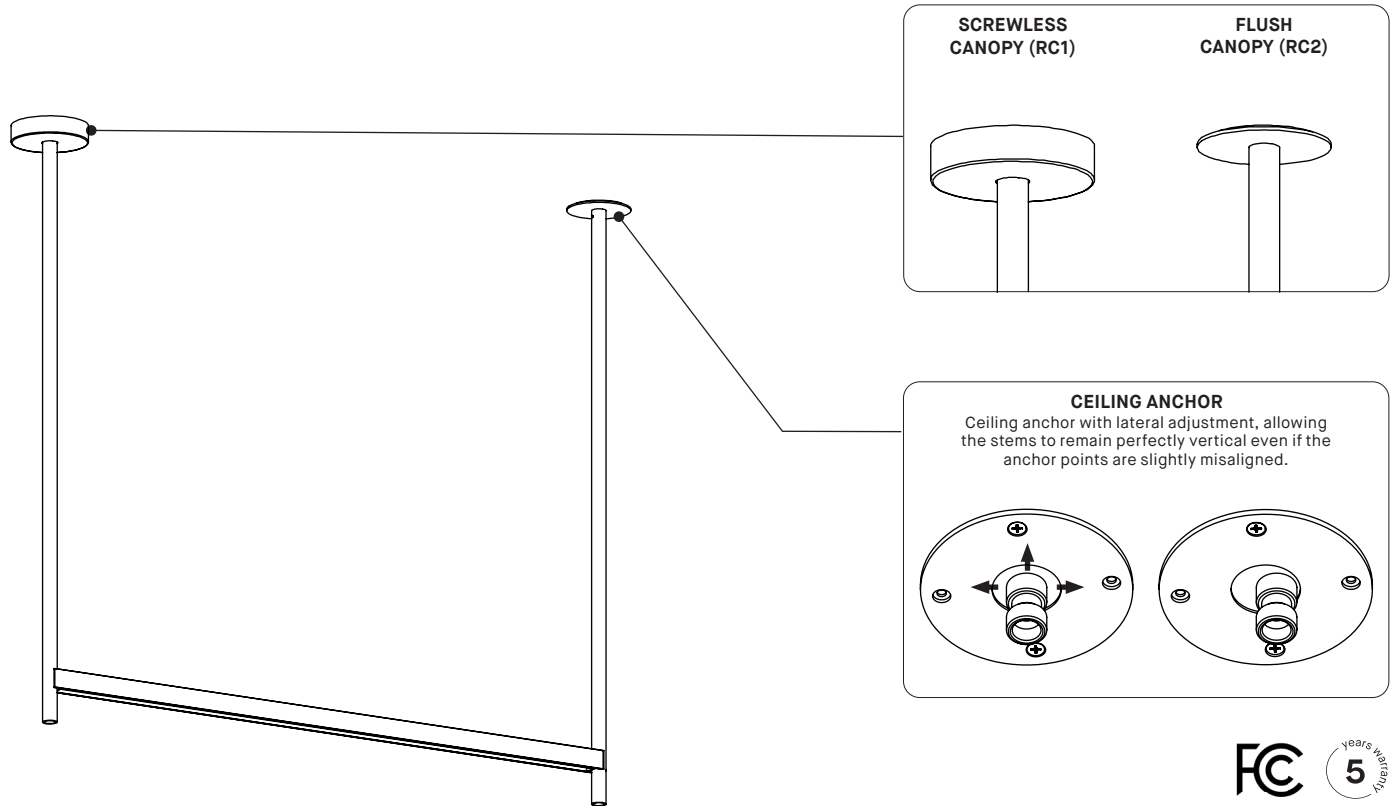

SEGMENT 74510SDX

CABLE SUSPENSION

STEM