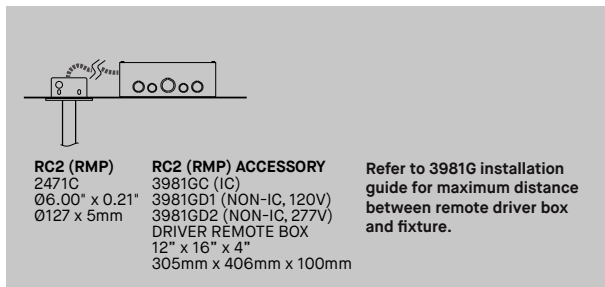

MOUNTING OPTIONS OPTIONS DE MONTAGE

POWER CABLE FINISH FINI CABLE ALIMENTATION

BBC	BLACK BRAIDED CABLE
AWC	ARTIC WHITE BRAIDED CABLE

FIXTURE FINISH FINI LUMINAIRE

BLKE	BLACK	CBE*	CHOCOLATE BROWN	NBE*	NAVY BLUE
WHE	WHITE	CPE*	CLAY PINK	SBE*	SAND BEIGE
CHM*	CHAMPAGNE METALLIC	DBE*	DYNAMIC BLUE	SGE*	SAGE GREY
SIM*	SILVER METALLIC	GGE*	GRASS GREEN	STE*	SUMMER TEAL
AYE*	APRICOT YELLOW	HGE*	HUNTER GREEN		
BRE*	BRICK RED	LNE*	LUNAR GREY		

RAL** PLEASE SPECIFY RAL CODE

ALL FINISHES ARE FINE TEXTURED WITH THE EXCEPTION OF CHM, SIM
* LONGER LEAD TIME MAY APPLY. PLEASE CONTACT YOUR EUREKA REPRESENTATIVE
** SPECIFY 4 DIGIT RAL CLASSIC CODE. LONGER LEAD TIME MAY APPLY. PLEASE CONTACT YOUR EUREKA REPRESENTATIVE

DIFFUSER FINISH FINI DIFFUSEUR

FRO	FROST
PRI	PRISMATIC

ACCESSORY ACCESSOIRE

ALL ACCESSORIES ARE AVAILABLE FOR ADVANCE SHIPPING
CONSULT CANOPY AVAILABILITY CHART AT THE END OF DOCUMENT FOR COMPATIBLTY

3981GC	1 DRIVER BOX FOR REMOTE INSTALLATION - 4" X 12" X 16"
3981GD1	1 NON-IC 120V ONLY DRIVER BOX FOR REMOTE INSTALLATION - 4" X 12" X 16"
3981GD2	1 NON-IC 277V ONLY DRIVER BOX FOR REMOTE INSTALLATION - 4" X 12" X 16"
3981GE	2 DRIVER BOXES FOR REMOTE INSTALLATION - 4" X 31" X 16"
3981GF1	2 NON-IC 120V ONLY DRIVER BOXES FOR REMOTE INSTALLATION - 4" X 31" X 16"
3981GF2	2 NON-IC 277V ONLY DRIVER BOXES FOR REMOTE INSTALLATION - 4" X 31" X 16"

39NLAA	NLIGHT AIR GEN 2 REMOTE CONTROLLER
39NLWA	NLIGHT WIRED REMOTE CONTROLLER

ACCESSORY EMERGENCY BATTERY ACCESSOIRE BATTERIE D'URGENCE

3981EA	ELECTRICAL BOX FOR EMB EMERGENCY BATTERY