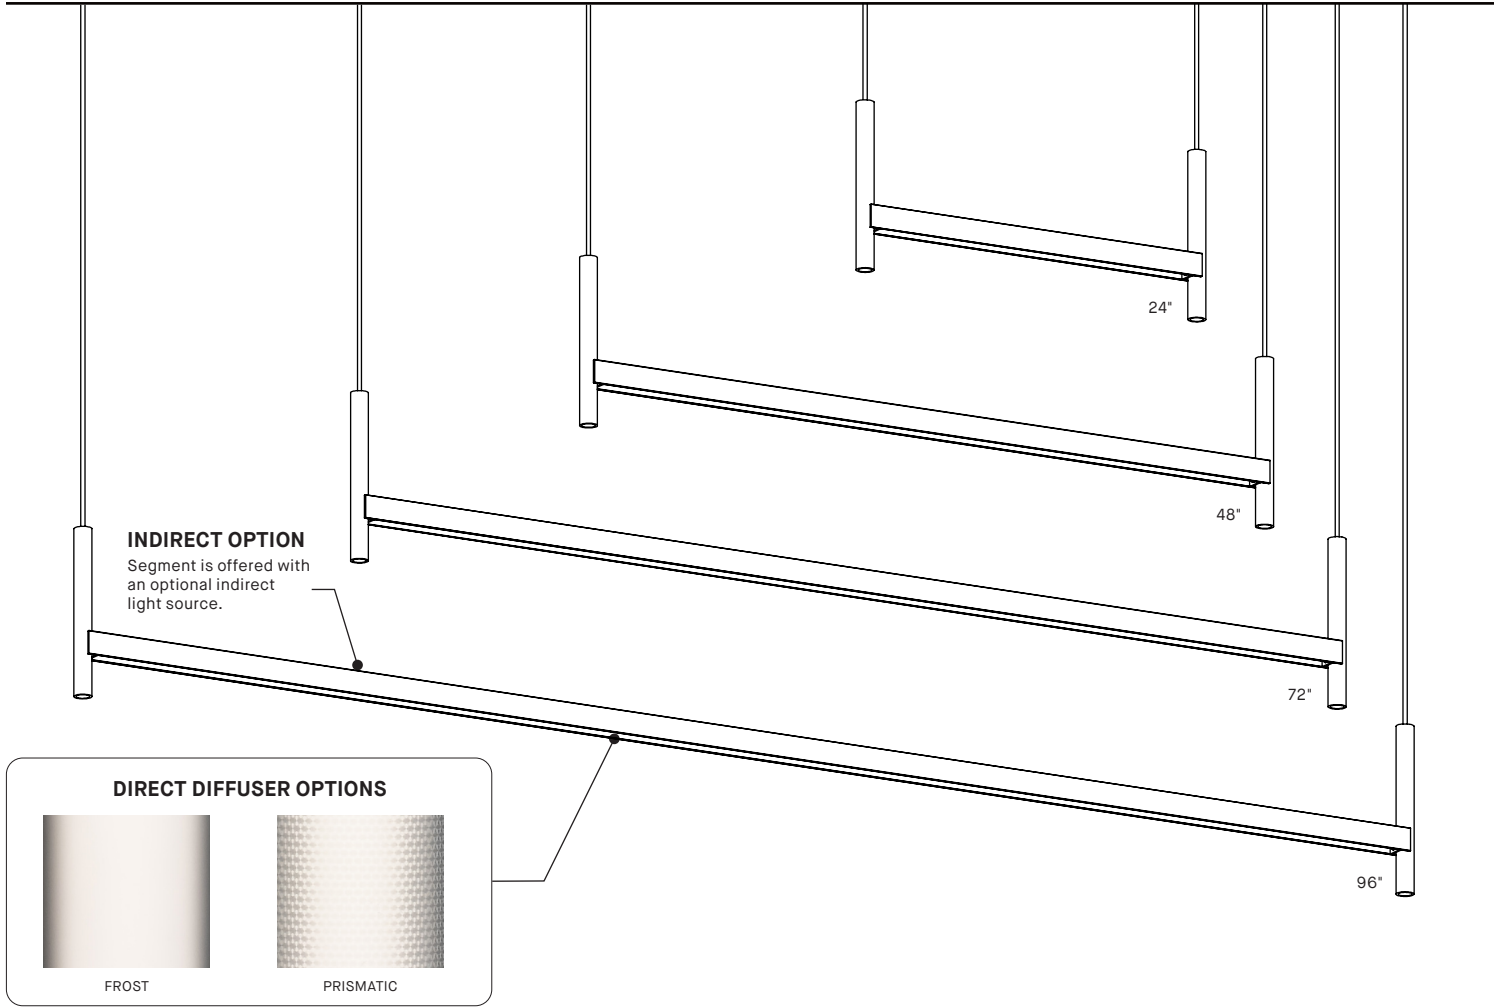

SEGMENT 74510SDX