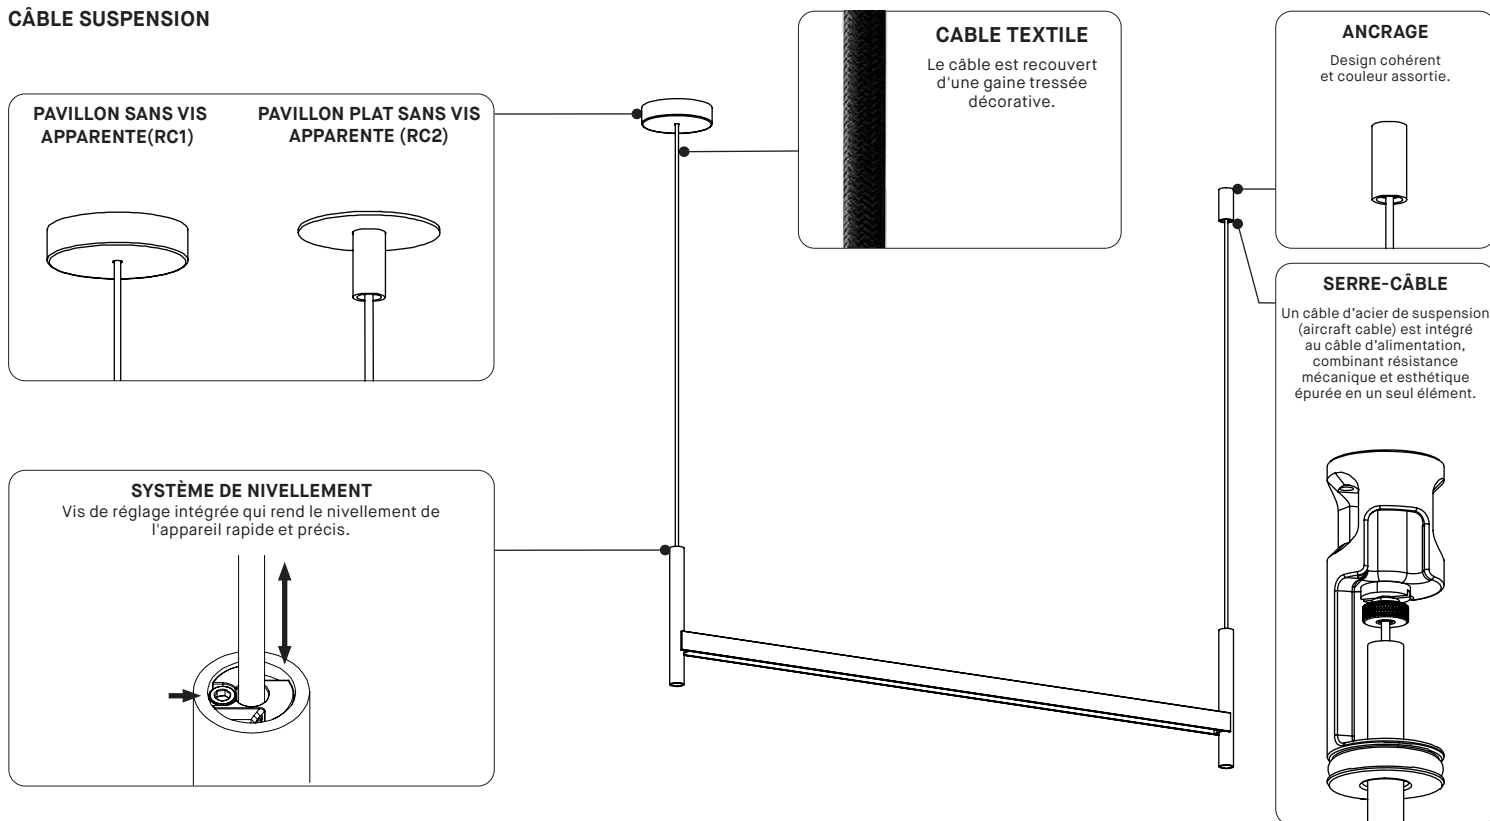

SEGMENT 74510SDX

CÂBLE SUSPENSION