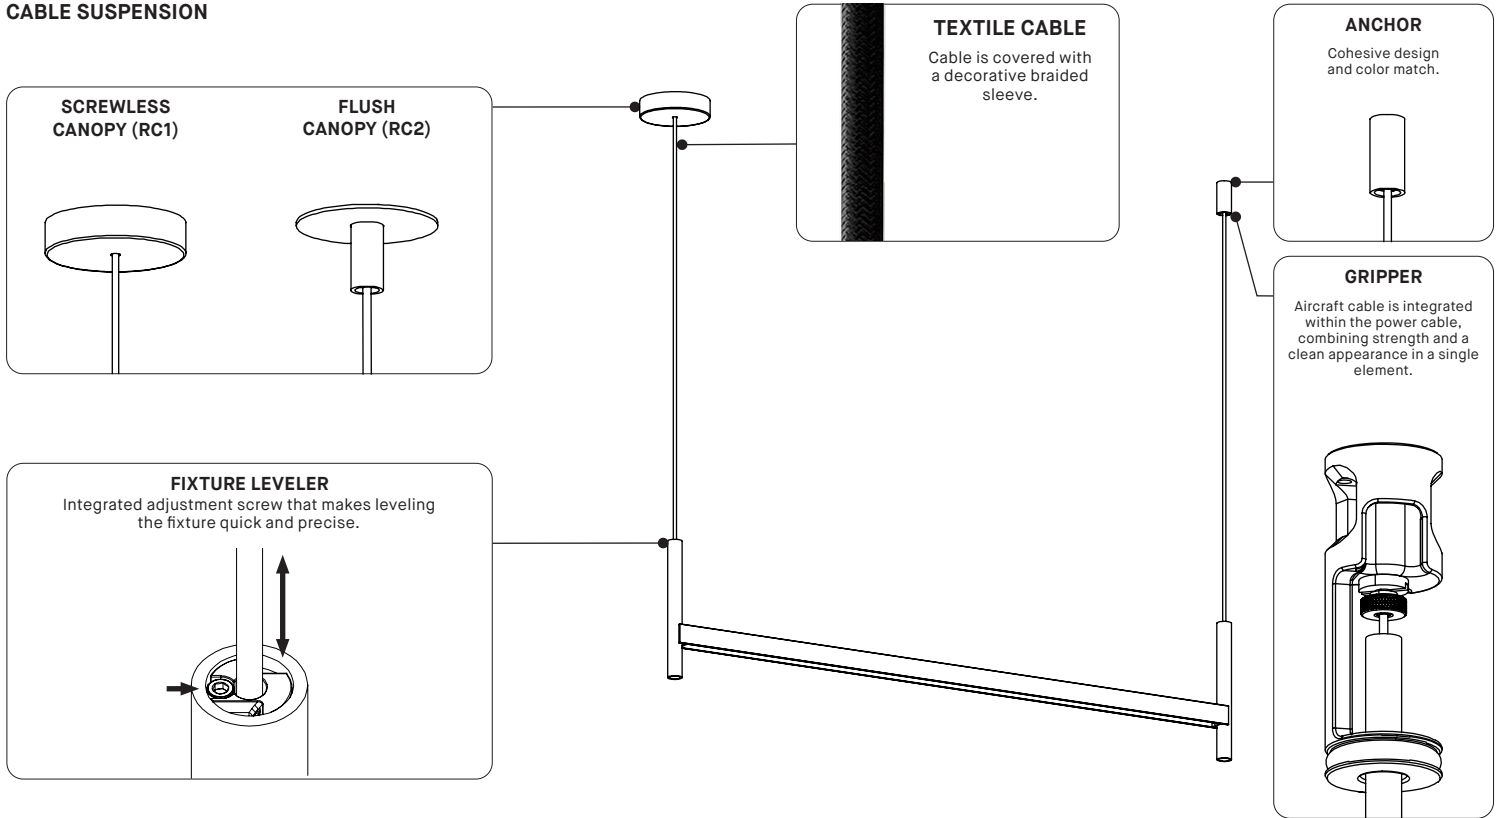

SEGMENT 74510SDX

CABLE SUSPENSION