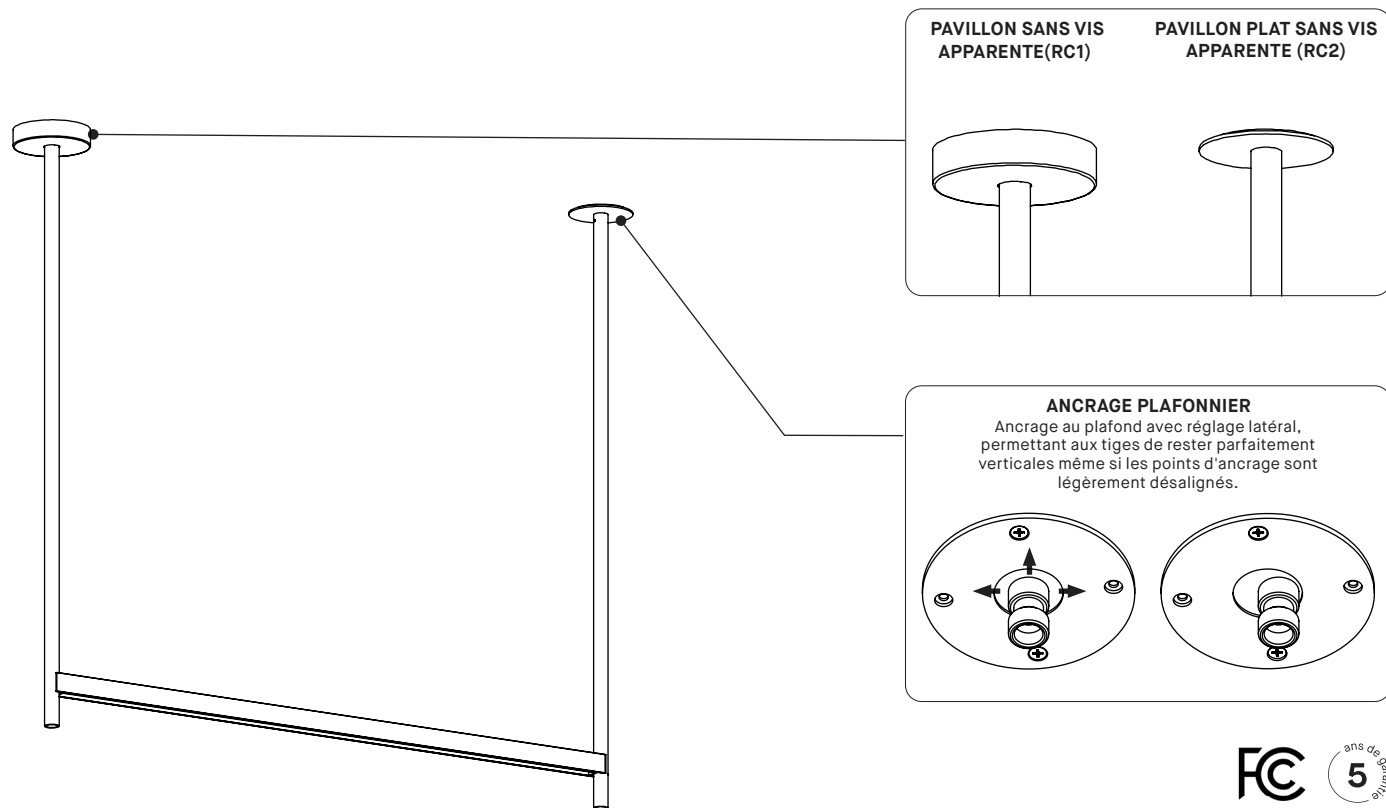

SEGMENT 74510SDX

CÂBLE SUSPENSION

TIGE