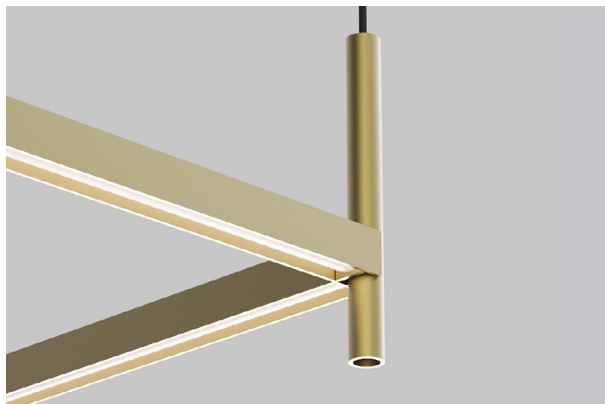

SEGMENT 74510SDX-R

PROJECT PROJET

SPEC TYPE

NOTES

AVAILABLE TO ORDER STARTING MAY 21ST. ORDERS WILL SHIP BEGINNING IN SEPTEMBER

ORDERING SPECIFICATION		SPÉCIFICATION DE COMMANDE	CODE
MODEL MODÈLE			
74510SD	SEGMENT MULTIPLE - DIRECT ILLUMINATION		
74510SDI*	SEGMENT MULTIPLE - DIRECT & INDIRECT ILLUMINATION (DUAL DIMMING)		
	*DOWNLIGHT AND UPLIGHT ARE DIMMED INDEPENDENTLY - EXCEPT WITH NLIGHT CONTROLS		
CONFIGURATION			
R24X24	RECTANGULAR 24" X 24"		
R24X48	RECTANGULAR 24" X 48"		
R24X72	RECTANGULAR 24" X 72"		
R24X96	RECTANGULAR 24" X 96"		
R48X48	RECTANGULAR 48" X 48"		
R48X72	RECTANGULAR 48" X 72"		
R48X96	RECTANGULAR 48" X 96"		
R72X72	RECTANGULAR 72" X 72"		
R72X96	RECTANGULAR 72" X 96"		
R96X96	RECTANGULAR 96" X 96"		
	THE MEASUREMENTS PROVIDED ARE NOMINAL. PLEASE REFER TO THE DRAWINGS FOR PRECISE DIMENSIONS.		
LIGHT SOURCE SOURCE LUMINEUSE			
LED	REGULAR OUTPUT		
LED.HO	HIGH OUTPUT		
COLOR TEMPERATURE TEMPÉRATURE DE COULEUR			
27	2700K		
30	3000K		
35	3500K		
40*	4000K		
	*LONGER LEAD TIME MAY APPLY. PLEASE CONTACT YOUR EUREKA REPRESENTATIVE		
COLOR RENDERING INDEX (CRI) INDICE DE RENDU DE COULEUR (IRC)			90
90	90+ CRI		
VOLTAGE VOLTAGE			
120V	120 VOLT		
277V	277 VOLT		
CONTROL OPTION OPTION DE CONTRÔLE			
DV	0-10V DIMMING (120V-277V)		
DP*	PHASE DIMMING (120V ONLY)		
NLTAIR2**	NLIGHT AIR CONTROL GEN 2		
NLIGHT**	NLIGHT WIRED CONTROL		
	* CONSULT CANOPY COMPATIBILITY CHART AT THE END OF DOC. FOR AVAILABILITY		
	** NLIGHT INTEGRATION REQUIRES THE USAGE OF A REMOTE POWER PACK ACC. (39NLWA OR 39NLAA)		
	** ONLY NLIGHT WIRED IS COMPATIBLE WITH RC2		
	LONGER LEAD TIME MAY APPLY. PLEASE CONTACT YOUR EUREKA REPRESENTATIVE		
	REFER TO NLIGHT GUIDE AND INSTALLATION SHEET FOR ALL REQUIREMENTS		
EMERGENCY BATTERY BATTERIE D'URGENCE			
	EM DRIVER BOX INCLUDED, INSTALLED REMOTELY. SEE EM GUIDE FOR DETAILS.		
EMB*	EMERGENCY BATTERY FOR REMOTE BOX		
	* 3981E ACCESSORY IS REQUIRED FOR THIS OPTION		
	EMERGENCY BATTERY ONLY AVAILABLE FOR SINGLE SECTION.		
	PLEASE CONTACT YOUR EUREKA REPRESENTATIVE IF NEEDED FOR MORE SECTIONS		
CABLE CÂBLE			
C	POWER CABLE, FIELD ADJUSTABLE		
S	STEM		
CABLE LENGTH LONGUEUR DE CÂBLE			
36	36" STEM		
48	48" STEM		
60	60" STEM		
60	60" CABLE (STD LENGTH)		
**	CUSTOM STEM OR CABLE LENGTH (PLEASE SPECIFY)		
	CUSTOM STEM LENGTH POSSIBLE UP TO 96". LONGER LEAD TIME MAY APPLY. PLEASE CONTACT YOUR EUREKA REPRESENTATIVE.		
MOUNTING MONTAGE			
	CONSULT CANOPY AVAILABILITY CHART AT THE END OF DOCUMENT FOR COMPATIBILITY		
RC1	SCREWLESS CANOPY Ø5.50" X 1.35" (CABLE) OR Ø6.05" X 1.35" (STEM) (2473F)		
RC2*	REMOTE DRIVER OPTION SCREWLESS FLAT CANOPY Ø5.00" X 0.21" (2471C)		
	* REQUIRES ACCESSORY 3981GX.		
CANOPY AND ANCHORS FINISH FINI PAVILLON ET ANCRAGE(S)			
BLKE	BLACK		
WHE	WHITE		
MATCH	COLOR MATCH WITH LUMINAIRE		